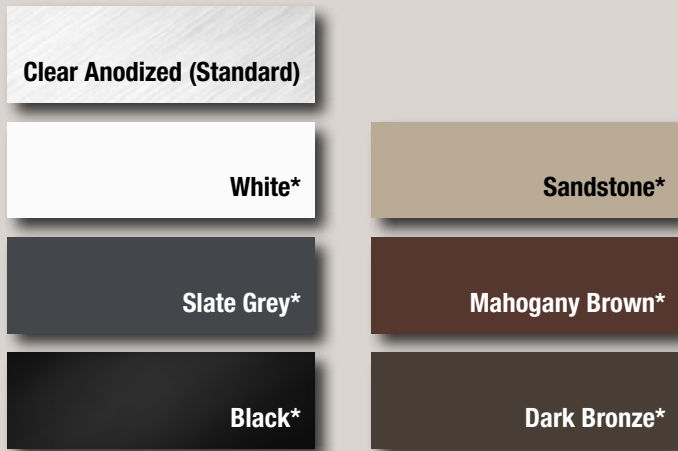

Choose the color which best suits your home

**Just a few of unlimited color options available using Hörmann Galaxy Paint System*

Specifications

Series	Solaris 7200
Section Thickness	1 3/4 in.
Texture	Smooth
Available Colors	
Anodized Aluminum	Standard
Galaxy Paint System	Optional
Window Options	
Clear	Standard
Frosted	Optional
Smoked	Optional
Brown Tinted	Optional
Feather Etched	Optional
Tundra	Optional
Warranty	
Sections	10 years
Hardware	7 years
Springs	7 years

Ready for your personal touch

Galaxy Paint System

Hörmann's exclusive Galaxy Paint System is available to further customize your new Solaris 7200 door with 28 semi-custom colors or unlimited color matching capabilities.